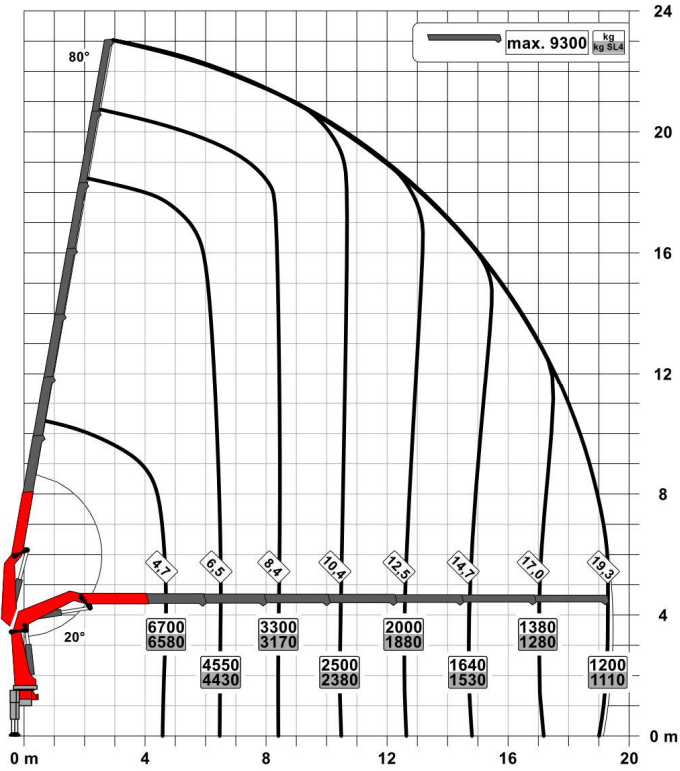

LKW-Kran **PALFINGER**

PK 37.002 TEC 7

DPS-C
Dual Power System